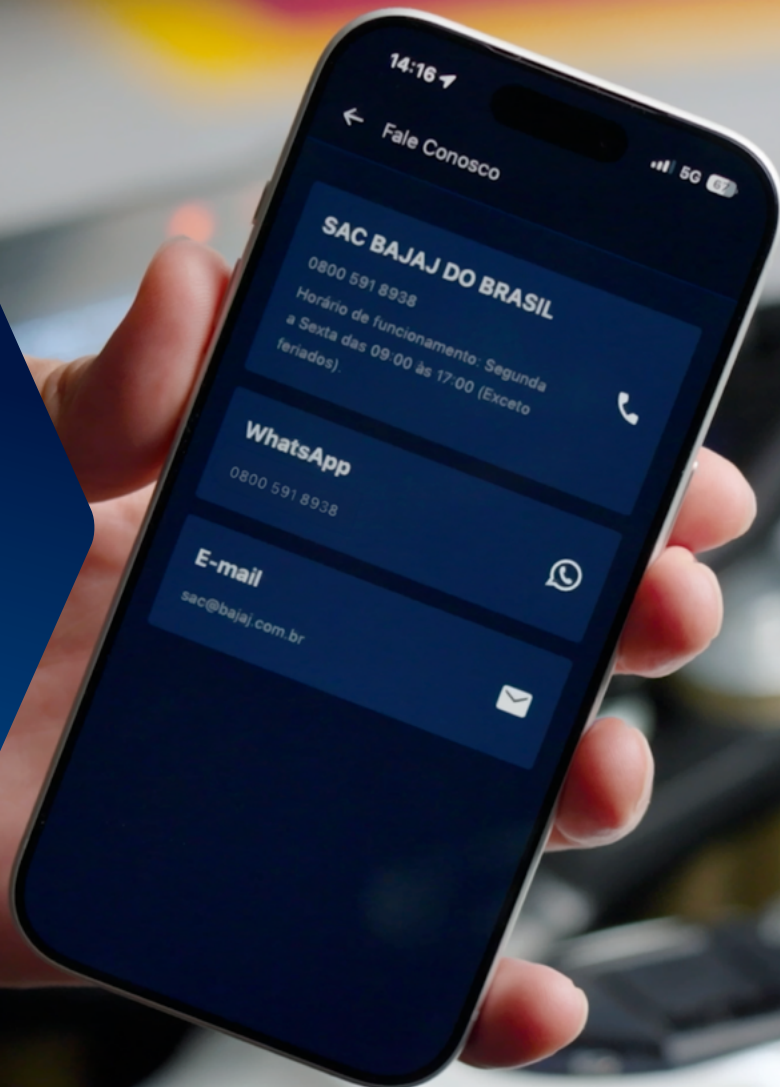

BAJAJ

RIDE CONNECT

DISPONIBEL NO
App Store

DISPONIBEL NO
Google Play

LOVED IN 100
COUNTRIES